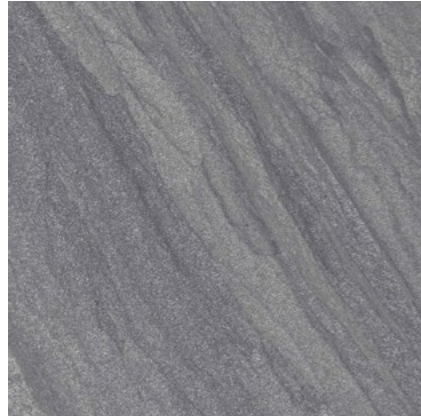

Laguna

Colours

Anthracite