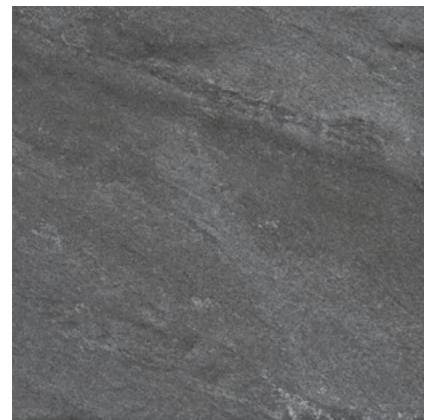

60x90
1/40 21.62m² (40)

60x120
1/28 20.14m² (28)

Properties

-  Matt Rectified Porcelain
-  2cm Thickness
-  R11 Slip Rating

Rastone

Colours

Beige

Grigio