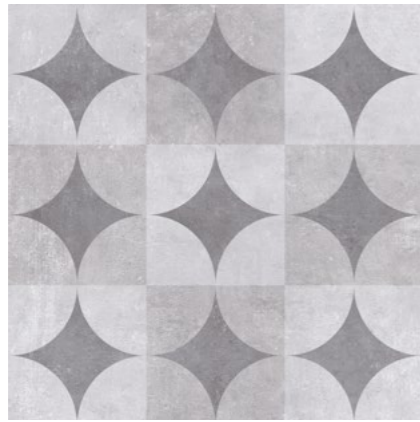

Look out for the 'New for 2025' icon to see the brand new ranges that are freshly launched for the 2025 season.

Ark

Colours

Anthracite

Silver

Decor Cerchio Grey

Sizes

60x60
2/32 23.02m² (64)