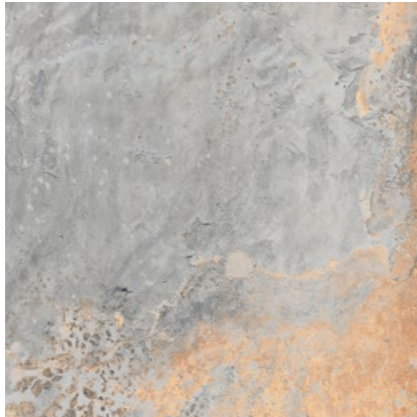

Vietnam Gold

Colours

Ash