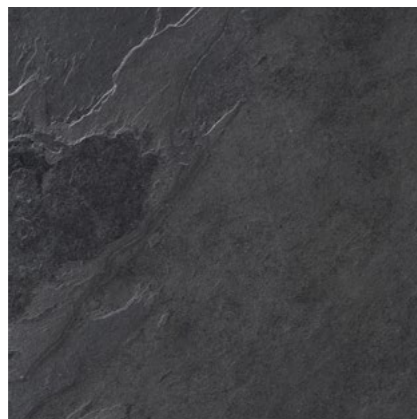

Sizes

60x90
2/21 22.49m² (42)

Properties

-  Matt Rectified Porcelain
-  2cm Thickness
-  R11 Slip Rating

Brazilian

Colours

Anthracite

Grey