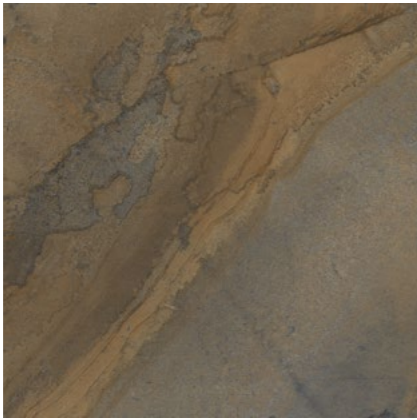

Slate Impero

Colours

Anthracite